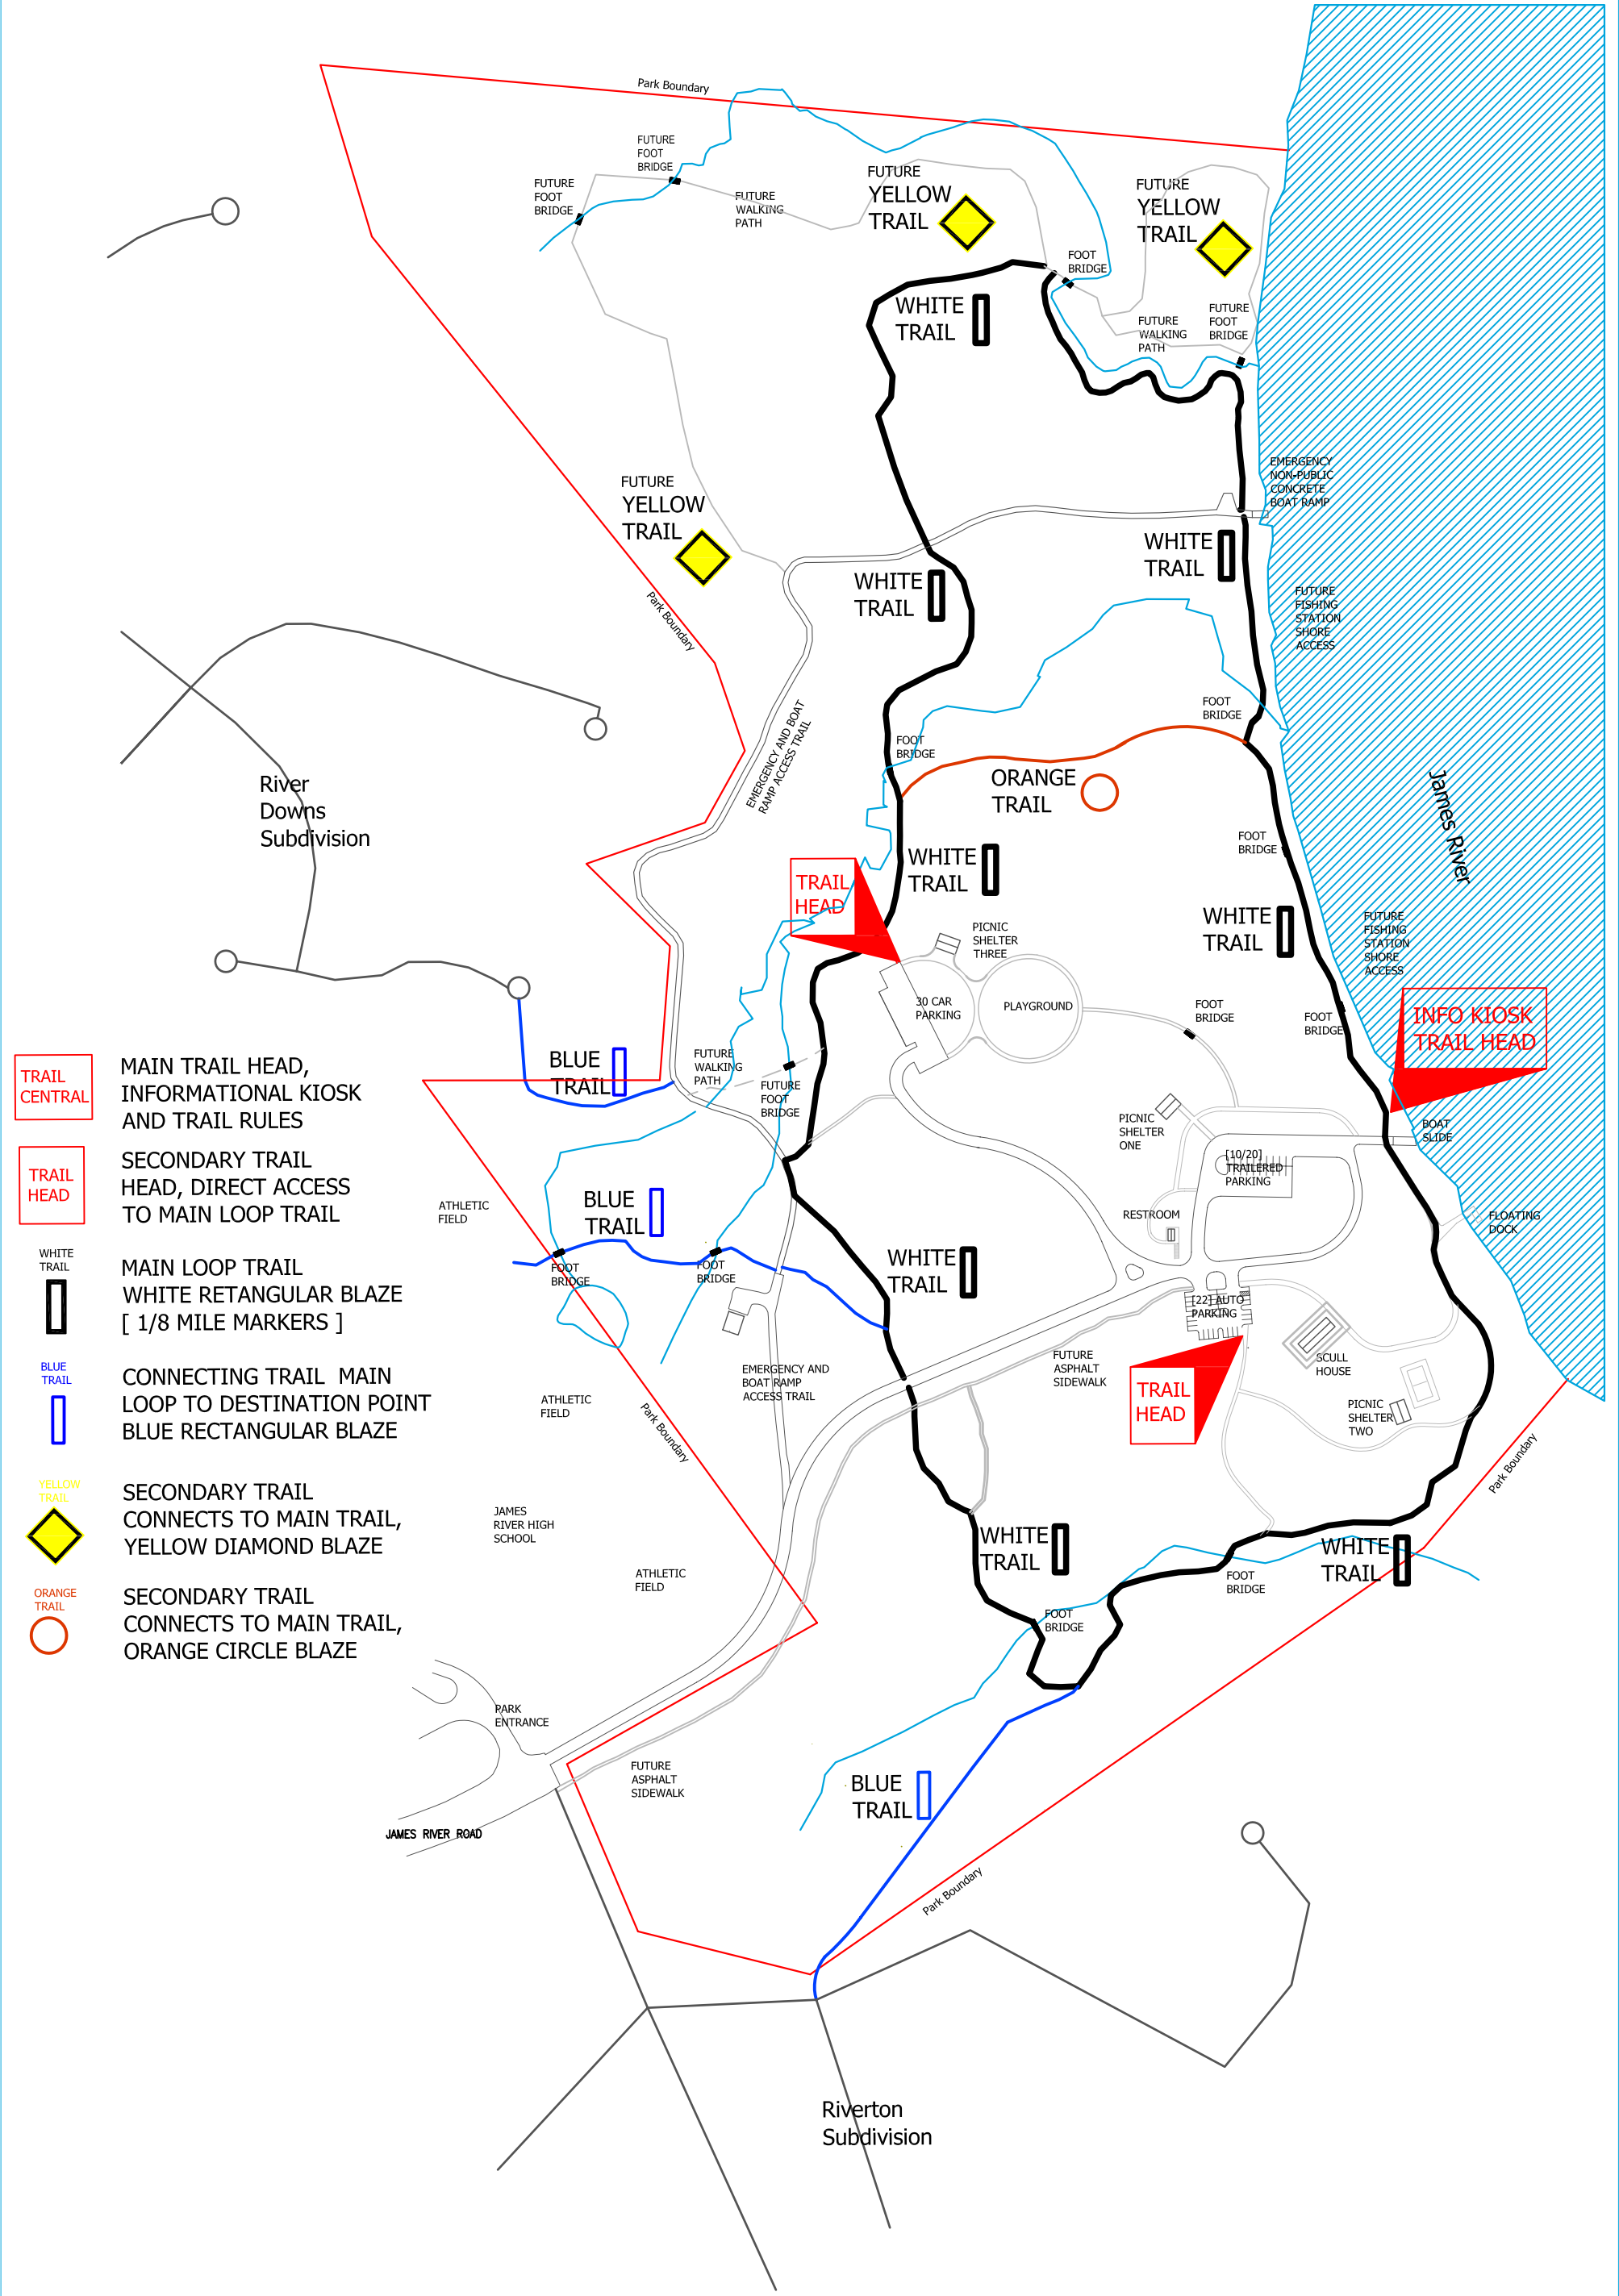

TRAIL MAP ROBIOUS LANDING PARK

TRAIL CENTRAL
 MAIN TRAIL HEAD, INFORMATIONAL KIOSK AND TRAIL RULES

TRAIL HEAD
 SECONDARY TRAIL HEAD, DIRECT ACCESS TO MAIN LOOP TRAIL

WHITE TRAIL
 MAIN LOOP TRAIL
 WHITE RECTANGULAR BLAZE [1/8 MILE MARKERS]

BLUE TRAIL
 CONNECTING TRAIL MAIN LOOP TO DESTINATION POINT
 BLUE RECTANGULAR BLAZE

YELLOW TRAIL
 SECONDARY TRAIL CONNECTS TO MAIN TRAIL,
 YELLOW DIAMOND BLAZE

ORANGE TRAIL
 SECONDARY TRAIL CONNECTS TO MAIN TRAIL,
 ORANGE CIRCLE BLAZE