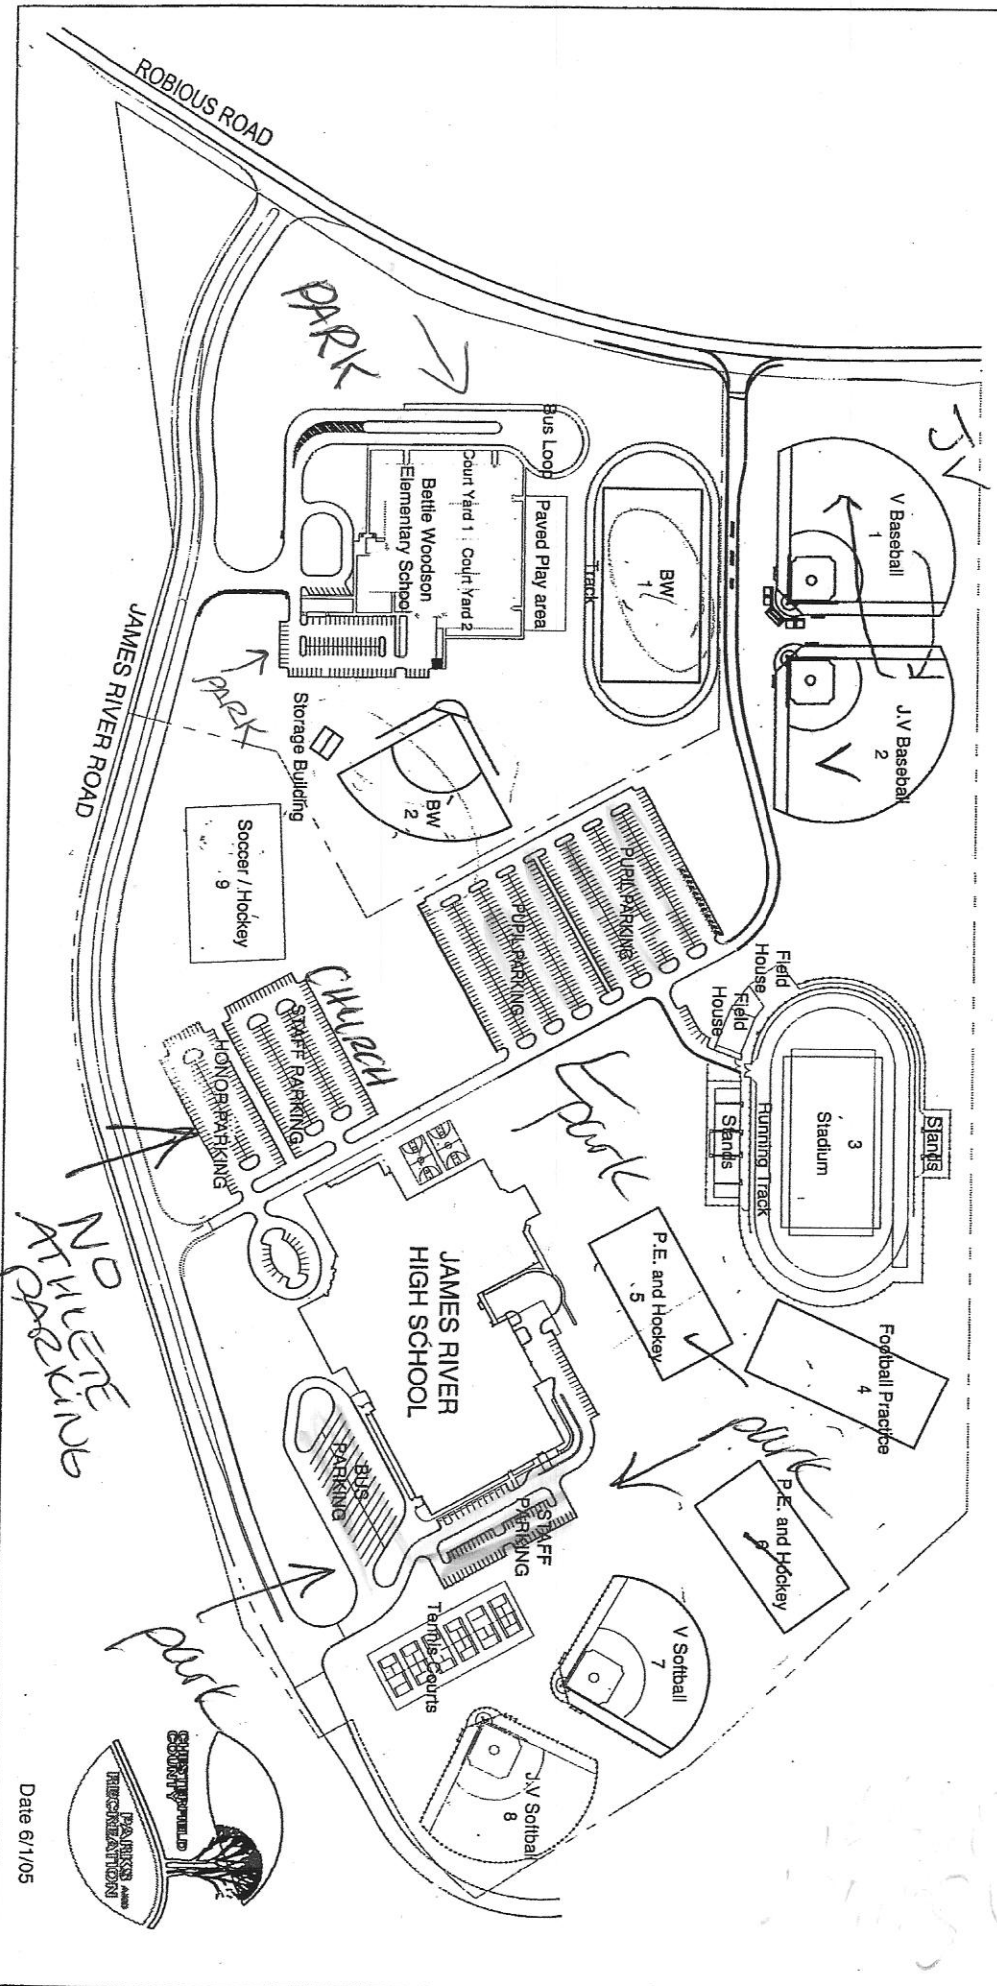

**BETTIE WOODSON WEAVER
ELEMENTARY SCHOOL**
3600 James River Road 30 Acres
Midlothian, VA 23113

Shelter Reservation: 751-4696
Program Registrations: 748-1623
Field Reservations: 751-4199
Park Maintenance: 748-1624
www.chesterfield.gov

JAMES RIVER HIGH SCHOOL
3700 James River Road 30 Acres
Midlothian, VA 23113

Magisterial District - Midlothian
GIP No. 728725610500000

Date 6/1/05